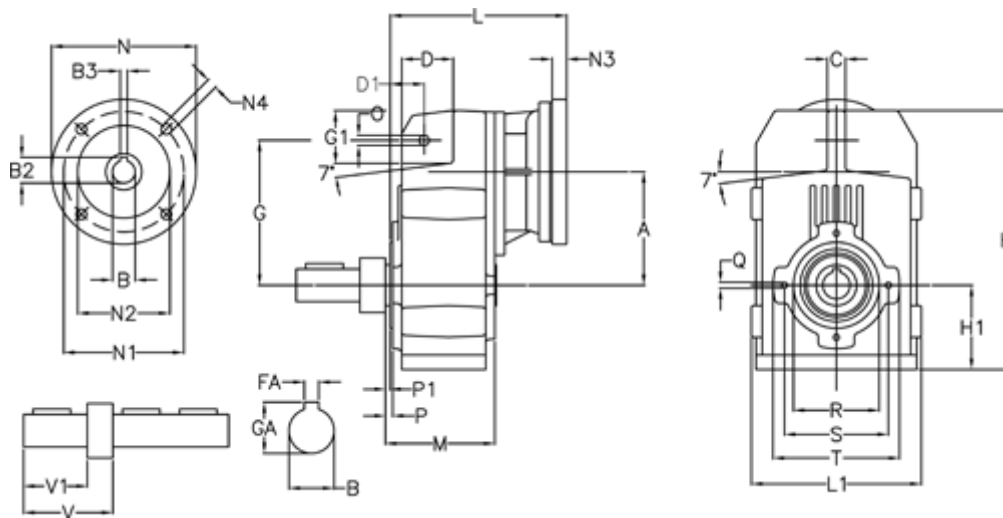

Article number: 29560210541220

Description: Shaft mounted gear
A253R-105,4-P63B5

Measures

A = 128.75	FA = 10	M = 135.5	Q = M10x14
B = 35	G = 162	N = 140	R = 110
B1 = 11	G1 = 58.0	N1 = 115	S = 130
B2 = 12.8	GA = 38.0	N2 = 95	T = 150
B3 = 4	H = 290.5	N4 = M8x19	V = 93.0
C = 20	H1 = 93.5	O = 13	V1 = 60
D = 57.0	L = 213.0	P = 6.0	
D1 = 43.5	L1 = 188	P1 = 3.5	